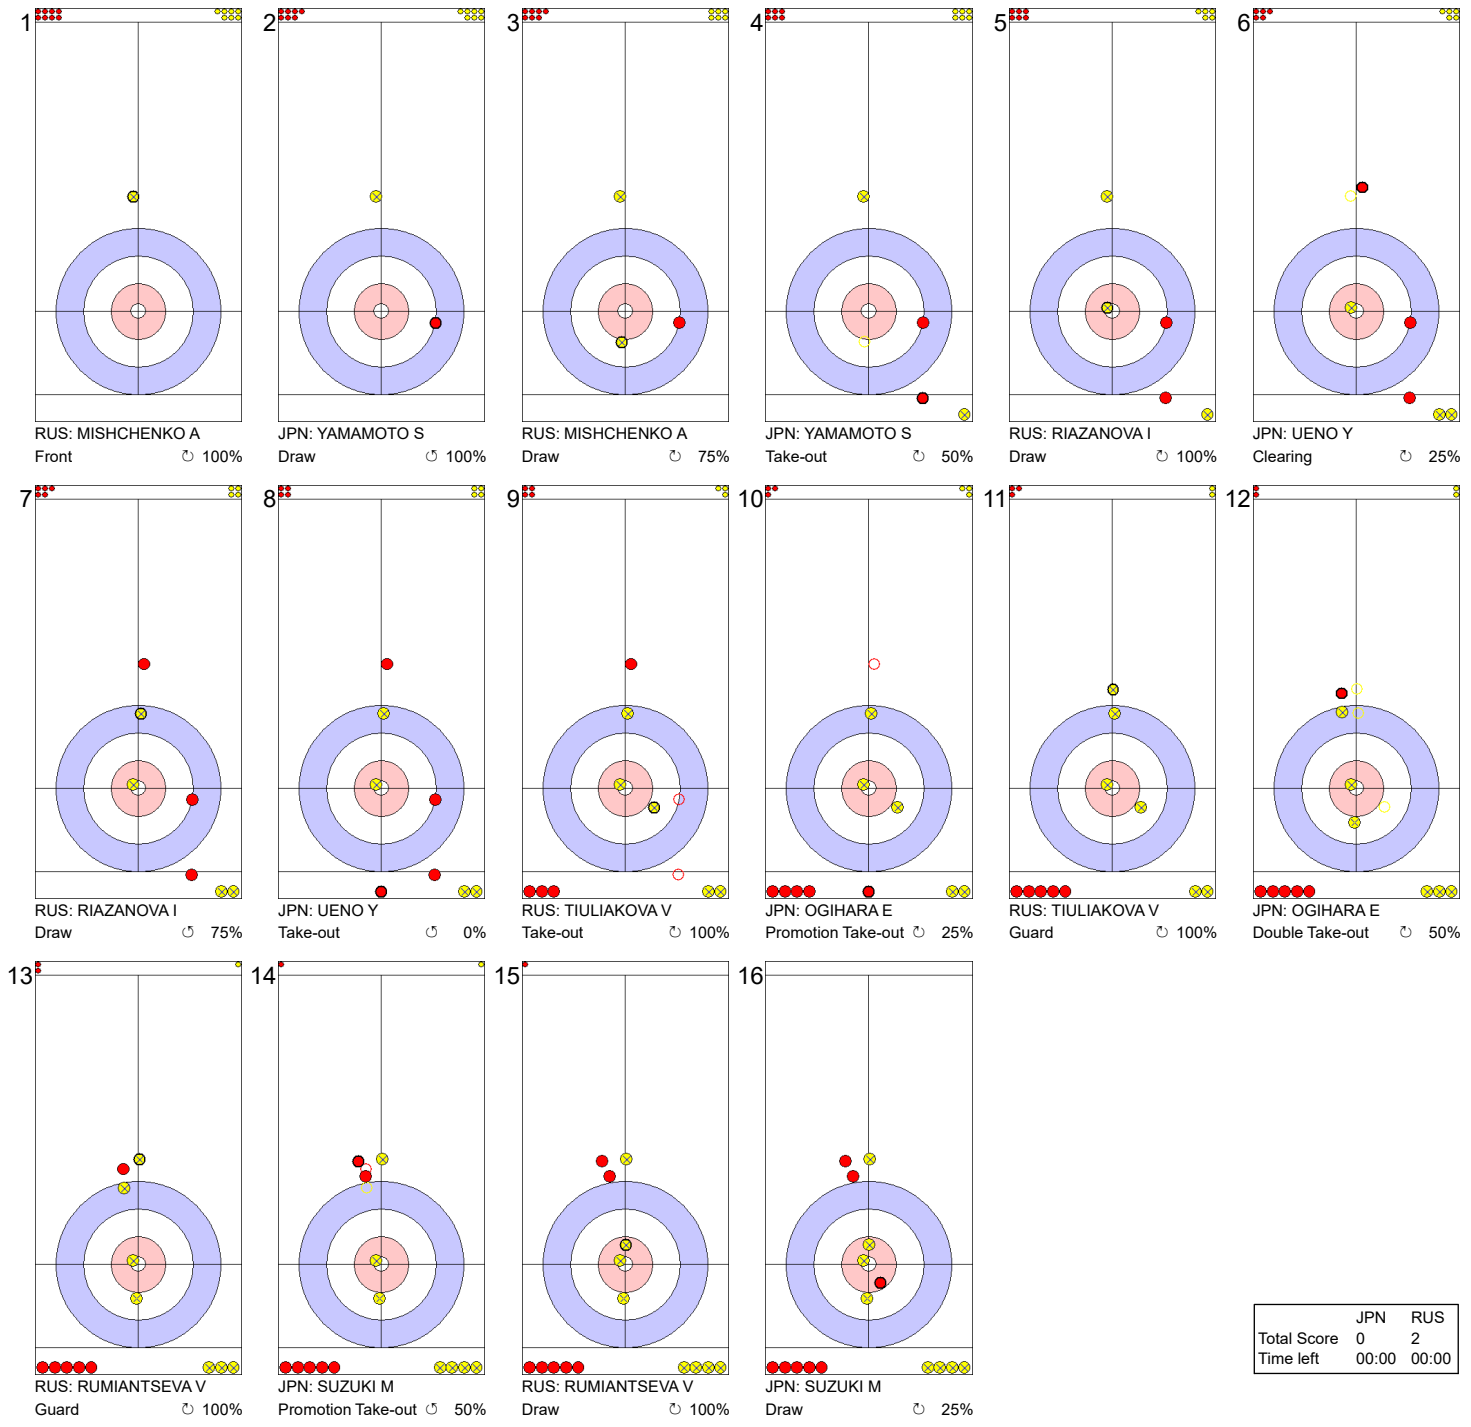

End 1 ● **JPN - Japan 0 + 0 (this end) = 0** ● **RUS - Russia 0 + 0 (this end) = 0**

	JPN	RUS
Total Score	0	0
Time left	00:00	00:00

Legend:
 ↻ Clockwise ↺ Counter-clockwise - Not considered

WJCC 2020
Krasnoyarsk, Russia

TUE 18 FEB 2020
Start Time 19:00

World Junior Curling Championships 2020

Crystal Ice Arena

Women

Round Robin Session 6 - Sheet D

Game - Shot by Shot

End 2 ● **JPN - Japan** 0 + 0 (this end) = 0 ⊗ **RUS - Russia** 0 + 2 (this end) = 2

Round Robin Session 6 - Sheet D

Game - Shot by Shot

End 3 ● **JPN - Japan 0 + 1 (this end) = 1** ● **RUS - Russia 2 + 0 (this end) = 2**

	JPN	RUS
Total Score	1	2
Time left	00:00	00:00

Legend:
 ↻ Clockwise ↺ Counter-clockwise - Not considered