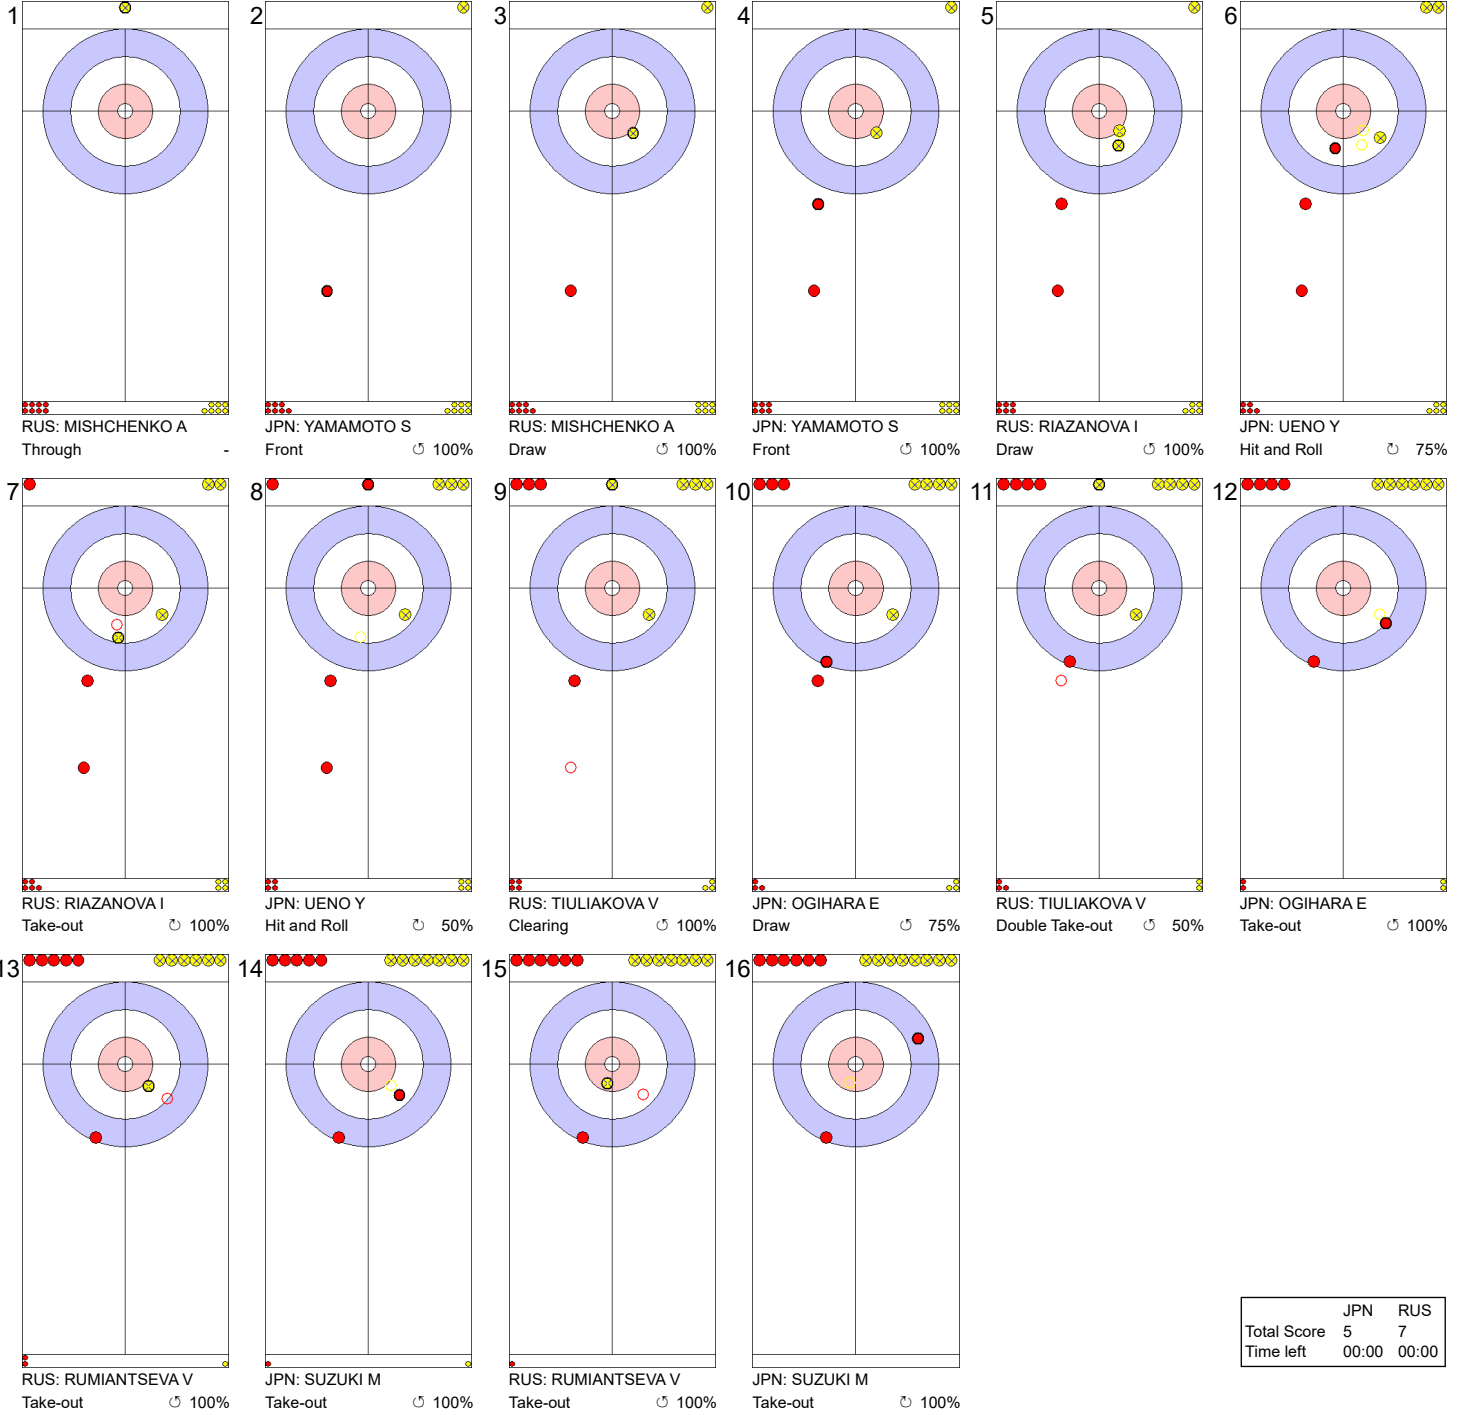

	JPN	RUS
Total Score	3	3
Time left	00:00	00:00

Legend:
 ↻ Clockwise ↺ Counter-clockwise - Not considered

TUE 18 FEB 2020
Start Time 19:00

Round Robin Session 6 - Sheet D

Game - Shot by Shot

Legend:
 ↻ Clockwise ↺ Counter-clockwise - Not considered

WJCC 2020
Krasnoyarsk, Russia

TUE 18 FEB 2020
Start Time 19:00

World Junior Curling Championships 2020

Crystal Ice Arena
Women

Round Robin Session 6 - Sheet D

Game - Shot by Shot

End 9 ● **JPN - Japan 3 + 2 (this end) = 5** ● **RUS - Russia 7 + 0 (this end) = 7**

	JPN	RUS
Total Score	5	7
Time left	00:00	00:00

Legend:
 ↻ Clockwise ↺ Counter-clockwise - Not considered

WJCC 2020
Krasnoyarsk, Russia

World Junior Curling Championships 2020

Crystal Ice Arena

Women

TUE 18 FEB 2020
Start Time 19:00

Round Robin Session 6 - Sheet D

Game - Shot by Shot

Legend:
 ↻ Clockwise ↺ Counter-clockwise - Not considered