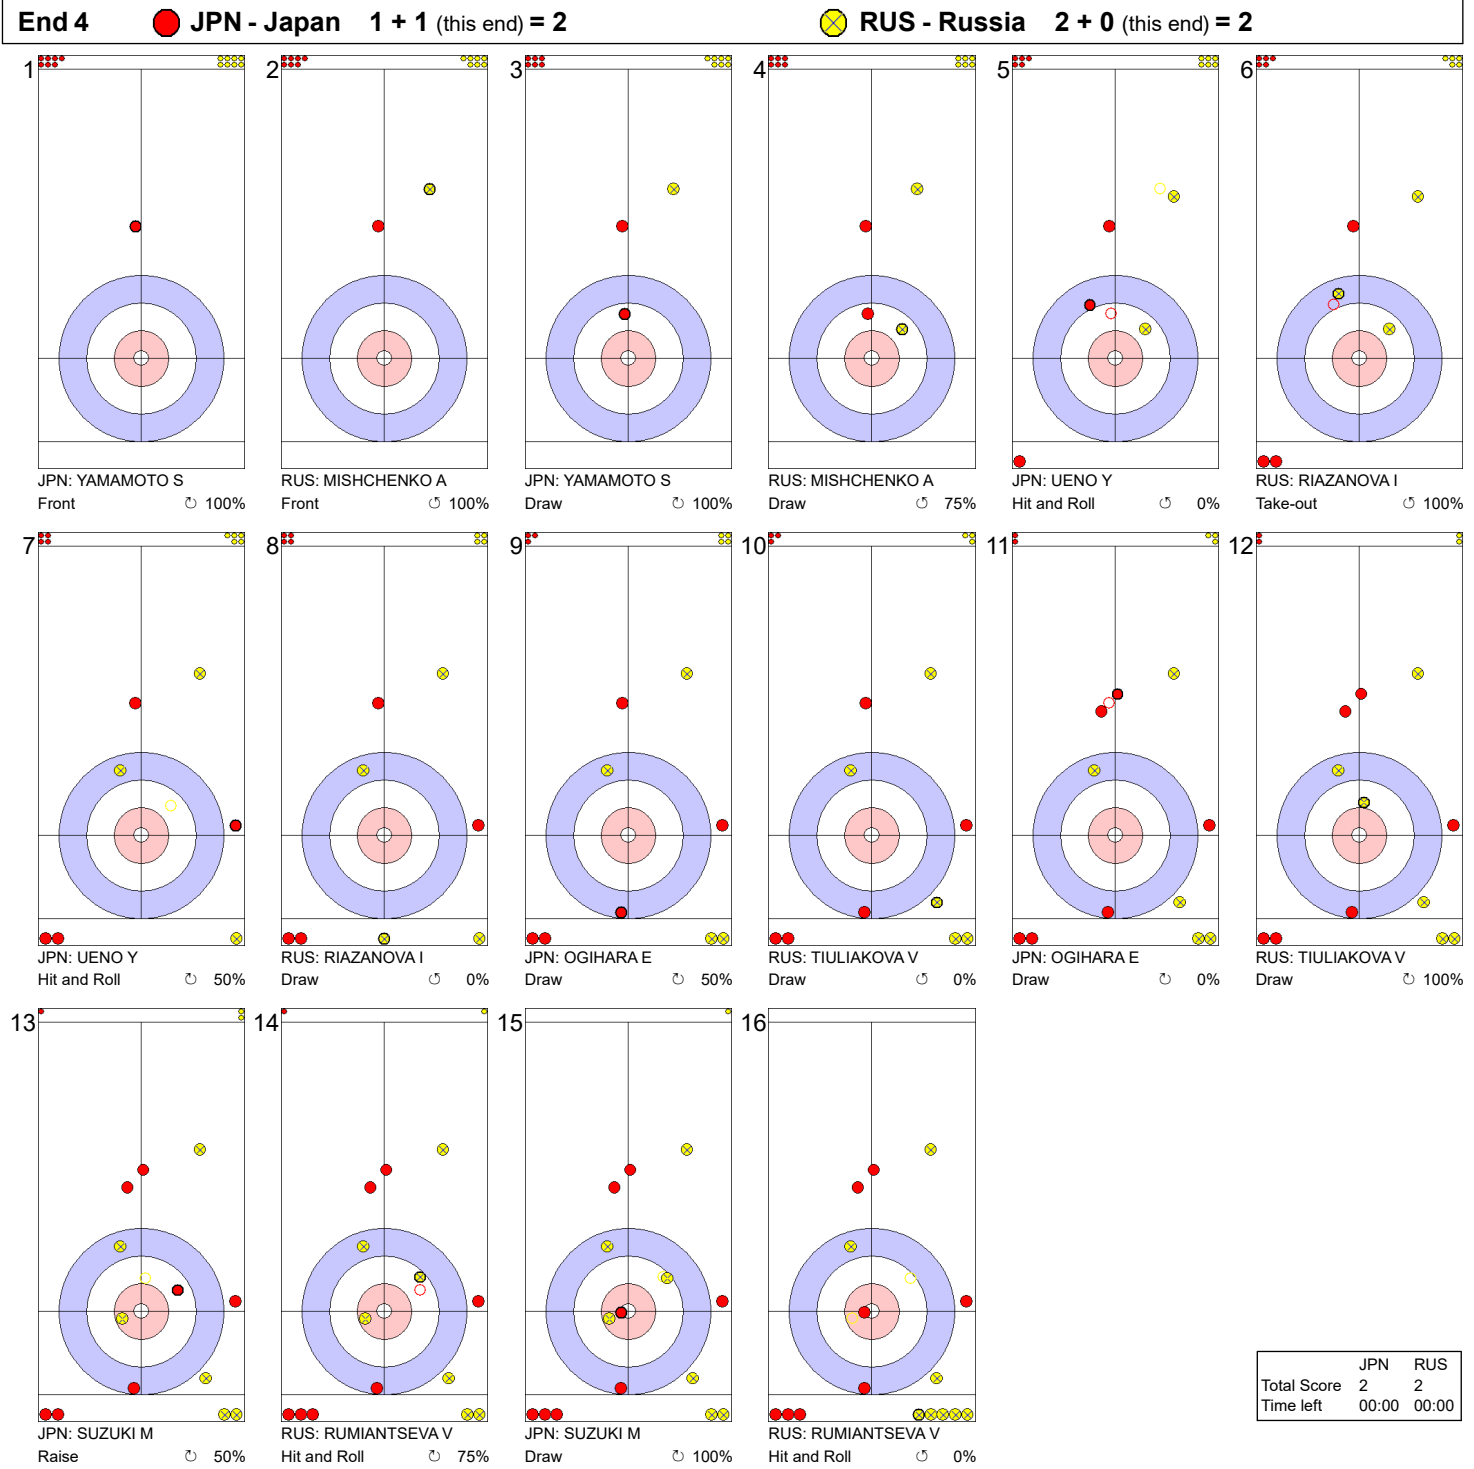

Round Robin Session 6 - Sheet D

Game - Shot by Shot

End 3 ● **JPN - Japan 0 + 1 (this end) = 1** ● **RUS - Russia 2 + 0 (this end) = 2**

	JPN	RUS
Total Score	1	2
Time left	00:00	00:00

Legend:
 ↻ Clockwise ↺ Counter-clockwise - Not considered

Game - Shot by Shot

	JPN	RUS
Total Score	2	2
Time left	00:00	00:00

Legend:
 ⤵ Clockwise ⤴ Counter-clockwise - Not considered

Game - Shot by Shot

Legend:
 ↻ Clockwise ↺ Counter-clockwise - Not considered

Game - Shot by Shot