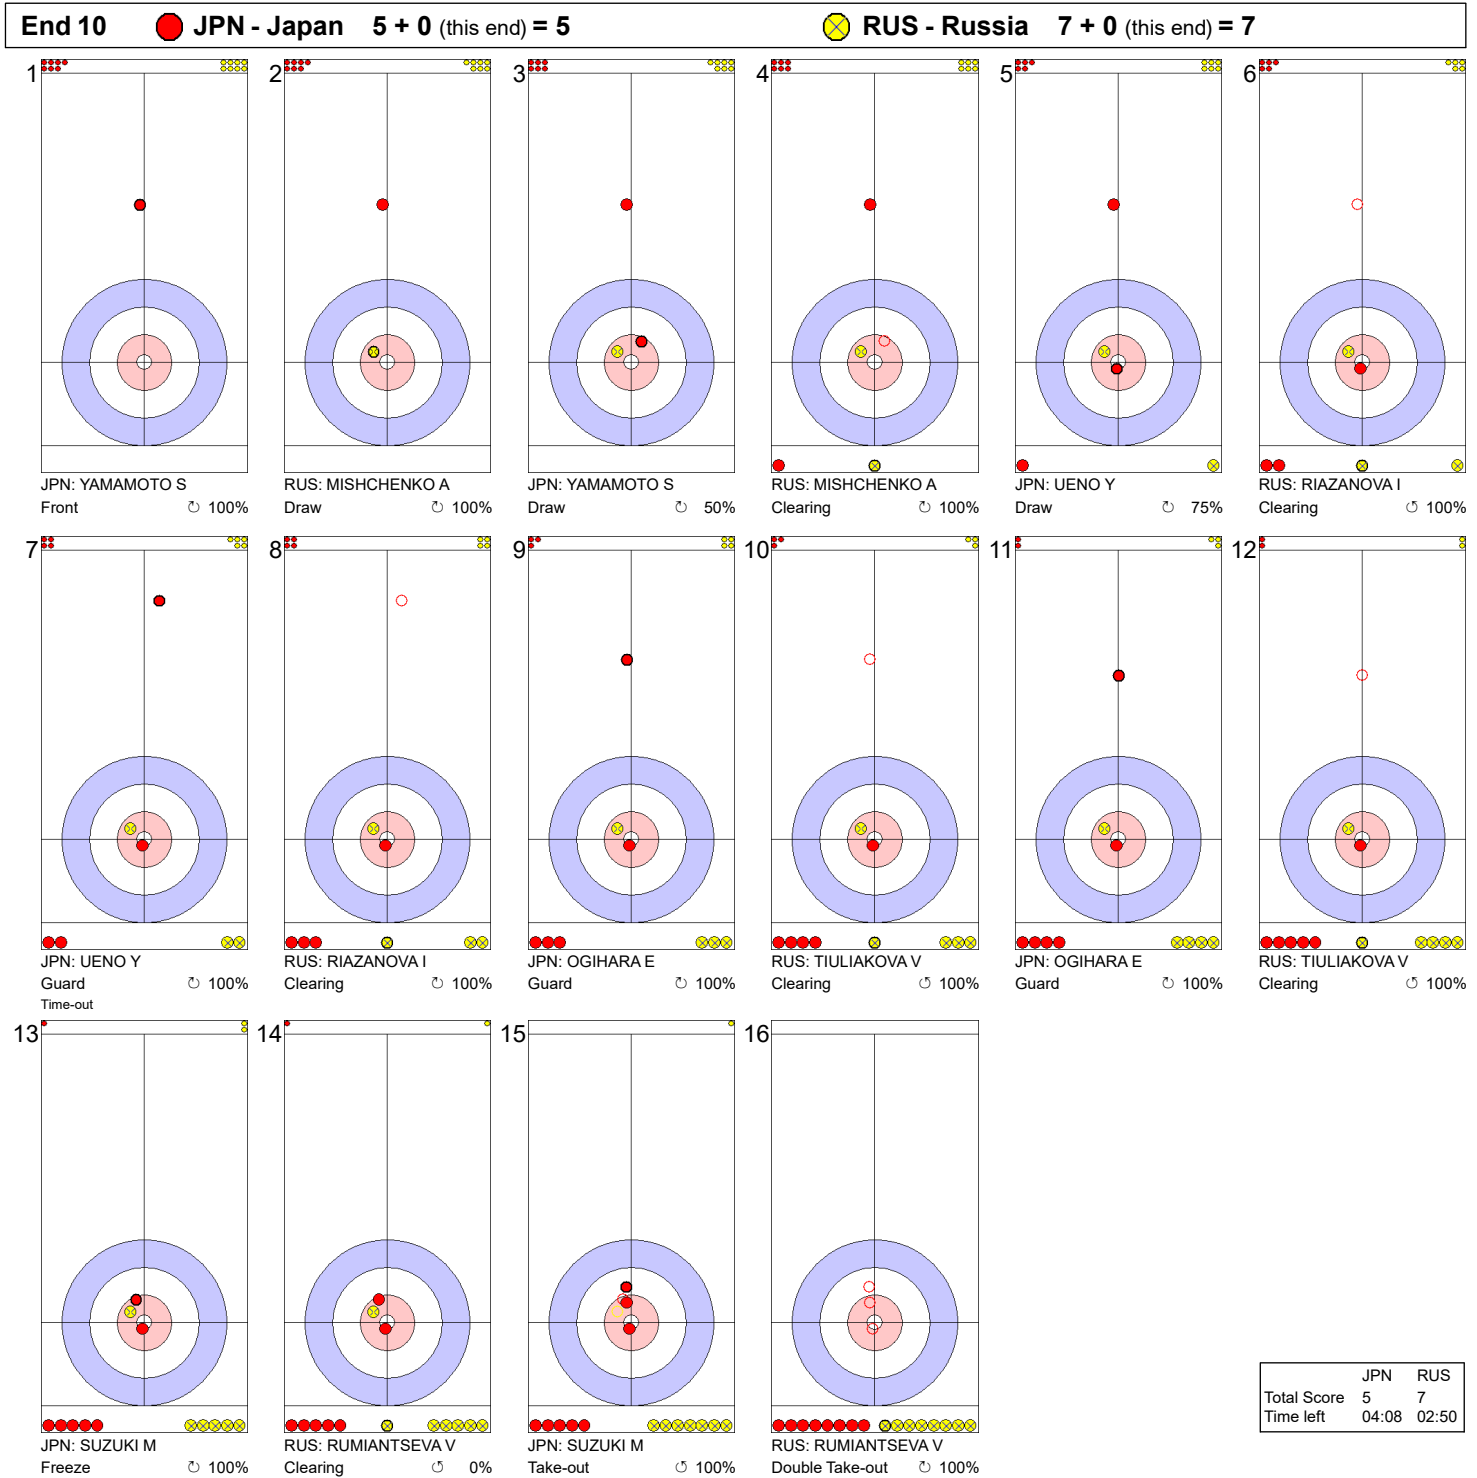

	JPN	RUS
Total Score	3	3
Time left	00:00	00:00

Legend:
 ↻ Clockwise ↺ Counter-clockwise - Not considered

TUE 18 FEB 2020
Start Time 19:00

Round Robin Session 6 - Sheet D

Game - Shot by Shot

Legend:
 ↻ Clockwise ↺ Counter-clockwise - Not considered

	JPN	RUS
Total Score	5	7
Time left	00:00	00:00

Legend:
 ↻ Clockwise ↺ Counter-clockwise - Not considered

WJCC 2020
Krasnoyarsk, Russia

World Junior Curling Championships 2020

Crystal Ice Arena

Women

TUE 18 FEB 2020
Start Time 19:00

Round Robin Session 6 - Sheet D

Game - Shot by Shot

Legend:
 ↻ Clockwise ↺ Counter-clockwise - Not considered