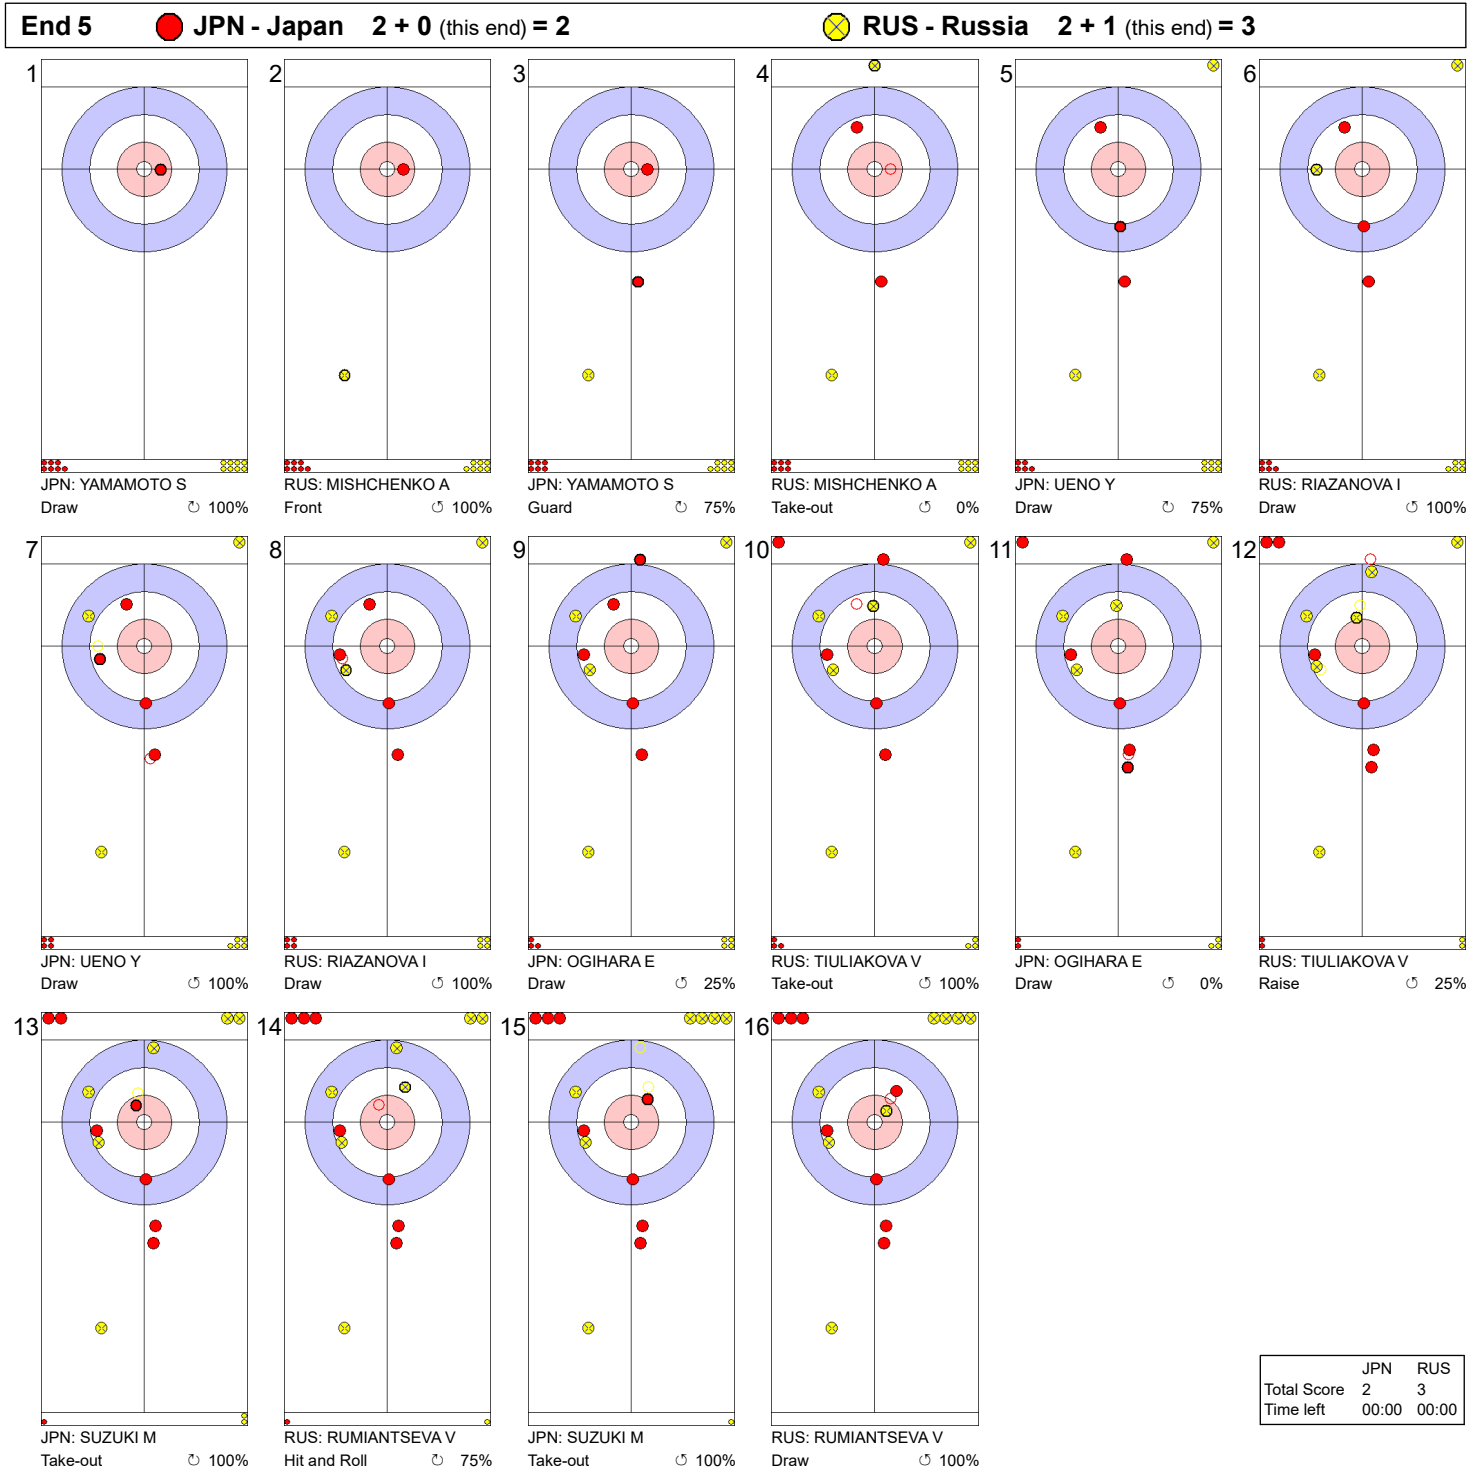

Round Robin Session 6 - Sheet D

Game - Shot by Shot

End 3 ● **JPN - Japan 0 + 1 (this end) = 1** ● **RUS - Russia 2 + 0 (this end) = 2**

	JPN	RUS
Total Score	1	2
Time left	00:00	00:00

Legend:
 ↻ Clockwise ↺ Counter-clockwise - Not considered

Game - Shot by Shot

	JPN	RUS
Total Score	2	2
Time left	00:00	00:00

Legend:
 ⤵ Clockwise ⤴ Counter-clockwise - Not considered

Game - Shot by Shot

Legend:
 ↻ Clockwise ↺ Counter-clockwise - Not considered

Game - Shot by Shot